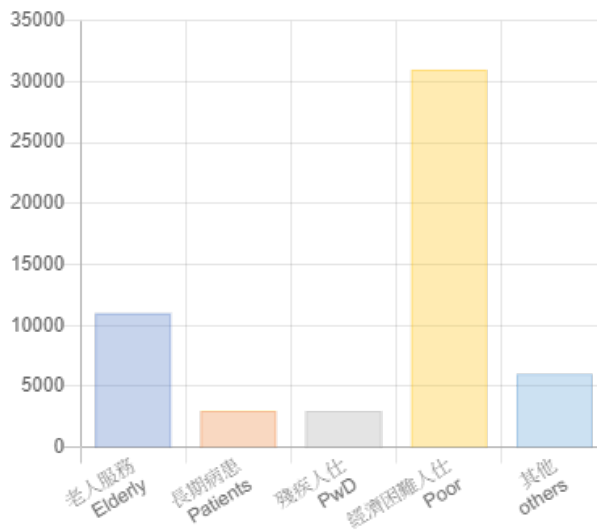

受惠組別人數 (總數 54,000)
No. of Individual Beneficiary Group (Total: 54,000)