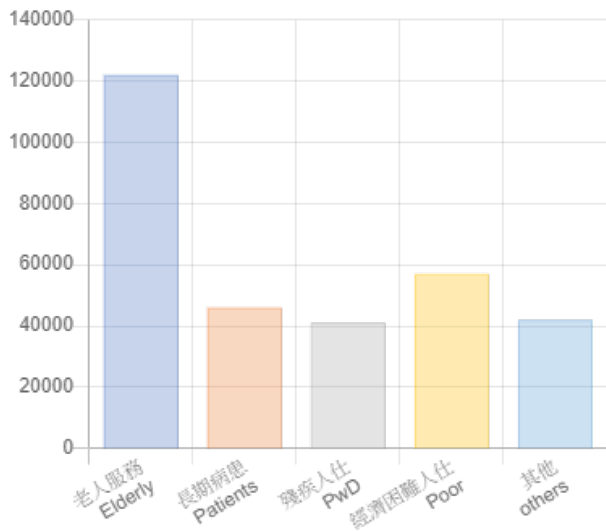

Civil Resources Matching Project for Mask

MCRM Report April 2020

受惠組別口罩短缺數量 (總數 308,000)
Mask Shortage of Individual Beneficial Group (Total: 308,000)