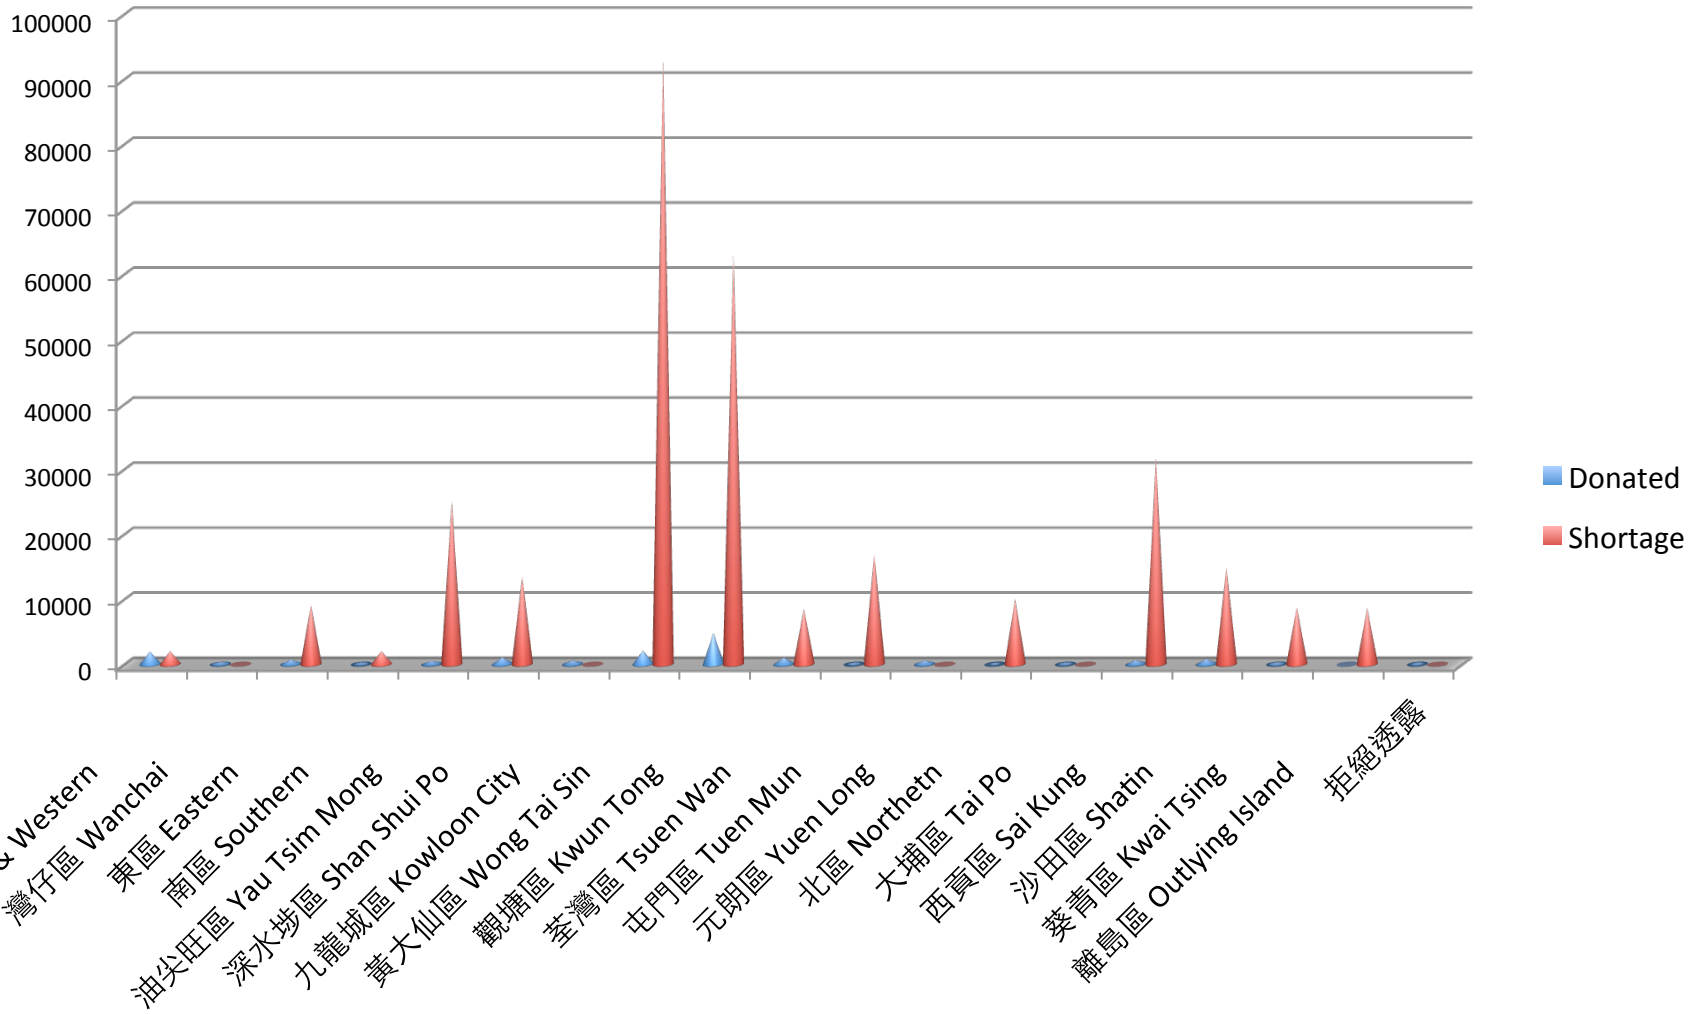

Civil Resources Matching Project for Mask

MCRM Report April 2020