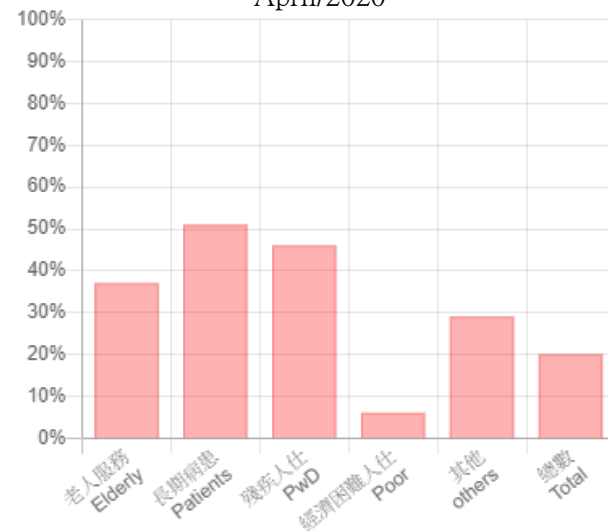

## MCRM Report April 2020

受惠組別口罩短缺數量 (總數 308,000)  
Mask Shortage of Individual Beneficial Group (Total: 308,000)

受惠組別人數 (總數 54,000)  
No. of Individual Beneficiary Group (Total: 54,000)

口罩短缺百分比(%) (按月短缺 0 - 100%)  
2020年4月  
Mask Shortage Ratio (0-100% per Month)  
April/2020