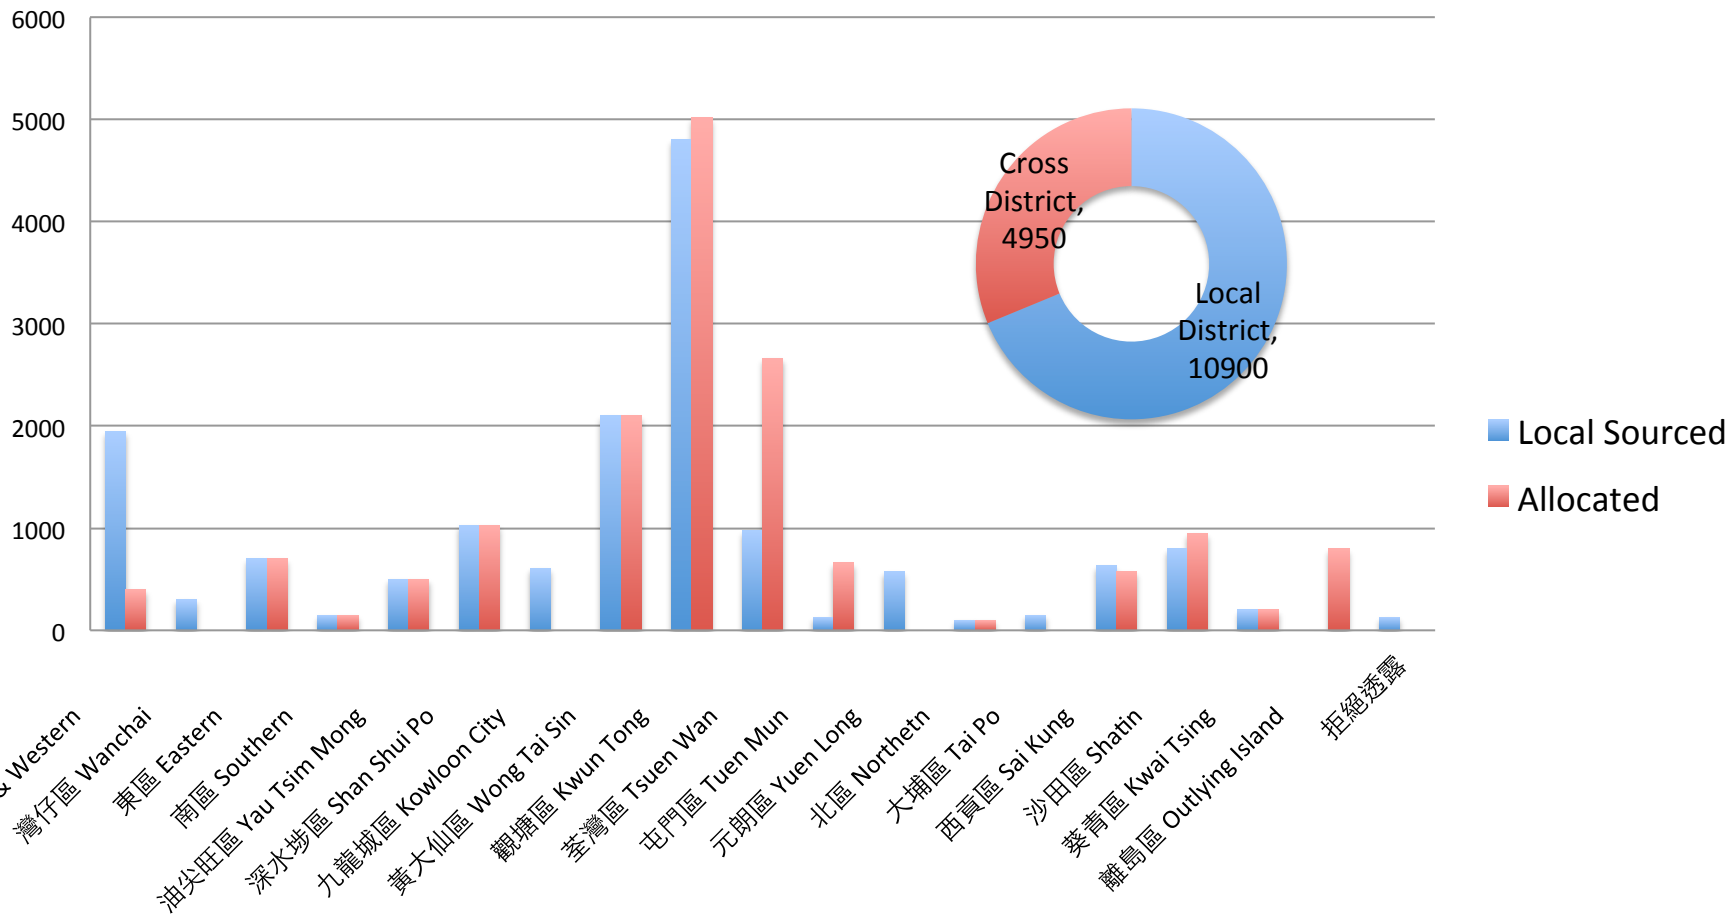

Civil Resources Matching Project for Mask

MCRM Report April 2020

Mask Donated - 16000 pc