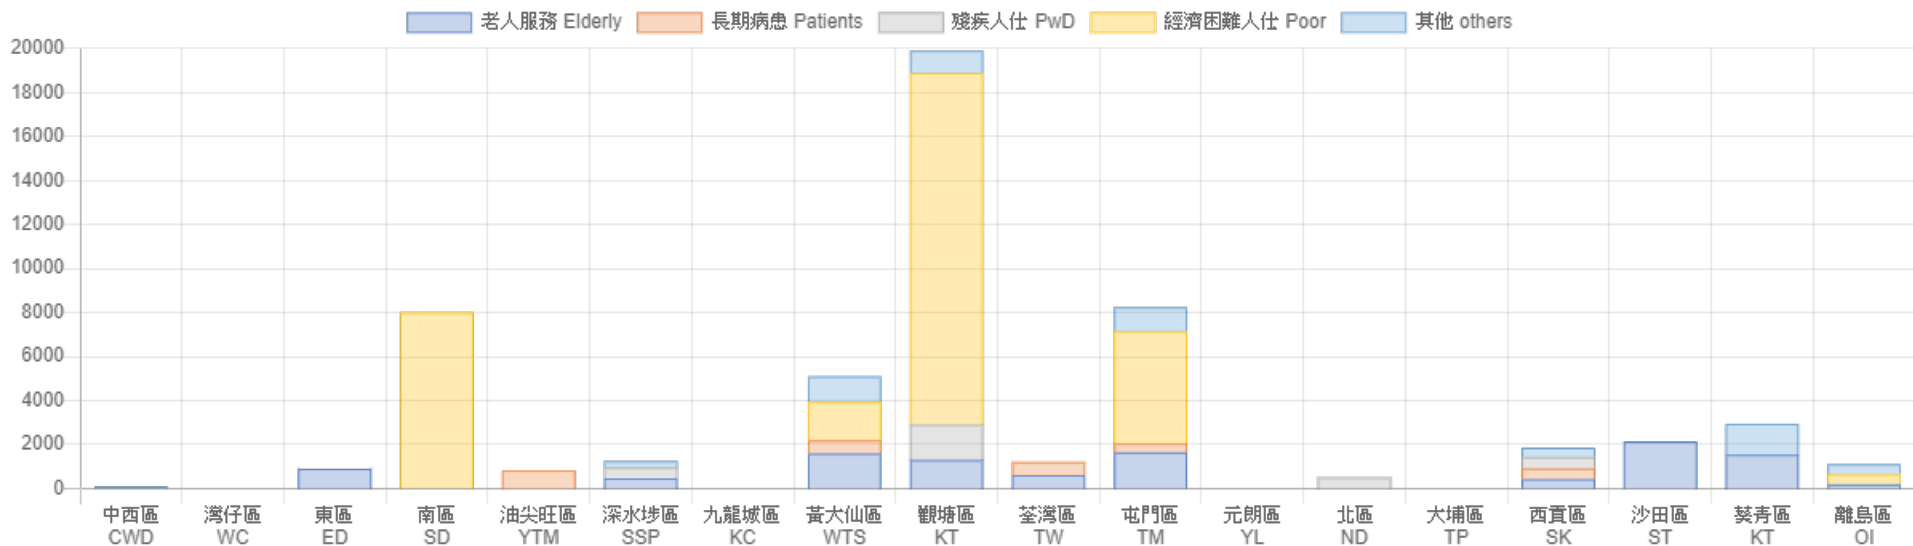

Civil Resources Matching Project for Mask

MCRM Report April 2020

308,000 口罩短缺遍佈於49 個社區服務單位/18區分佈圖
Composition of Mask Shortage (308,000) in 49 Community Units / 18 Districts