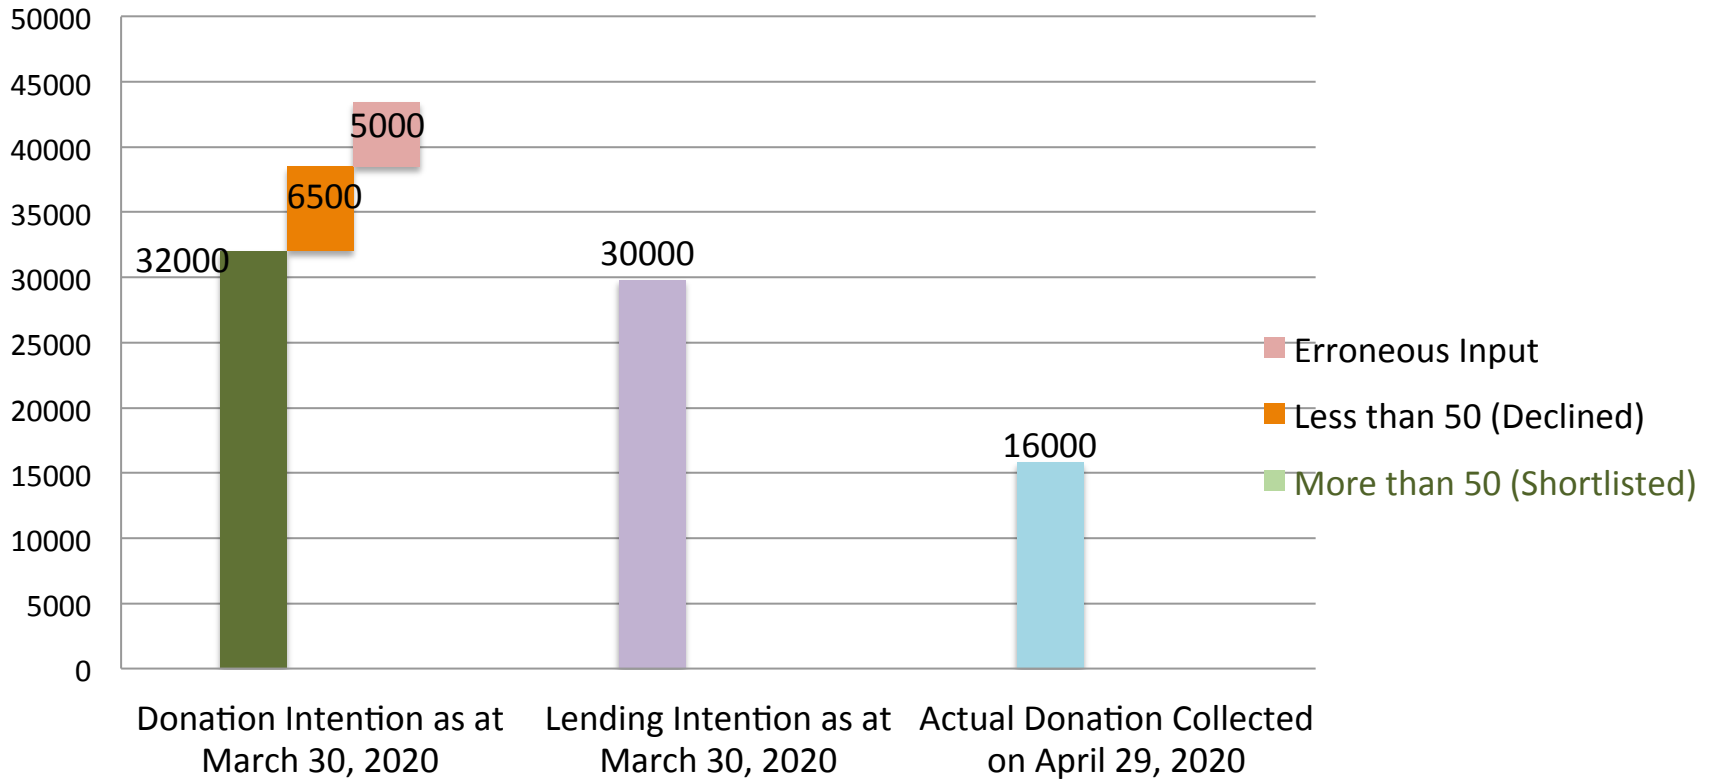

Civil Resources Matching Project for Mask

MCRM Report April 2020

Mask Donation/Lending Intention versus Actual Donation